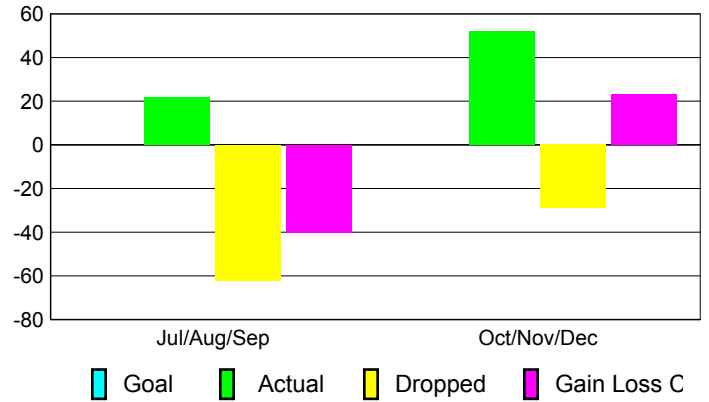

Membership Results 2010-2011

Goal, New, Dropped, Gain/Loss