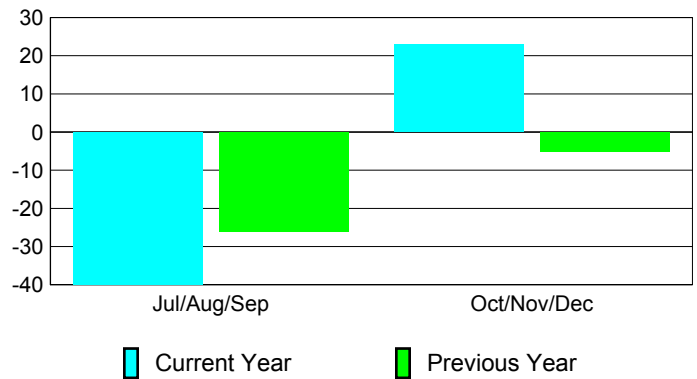

Comparison of Membership Gain/Loss

Current Year Compared to the Previous Year